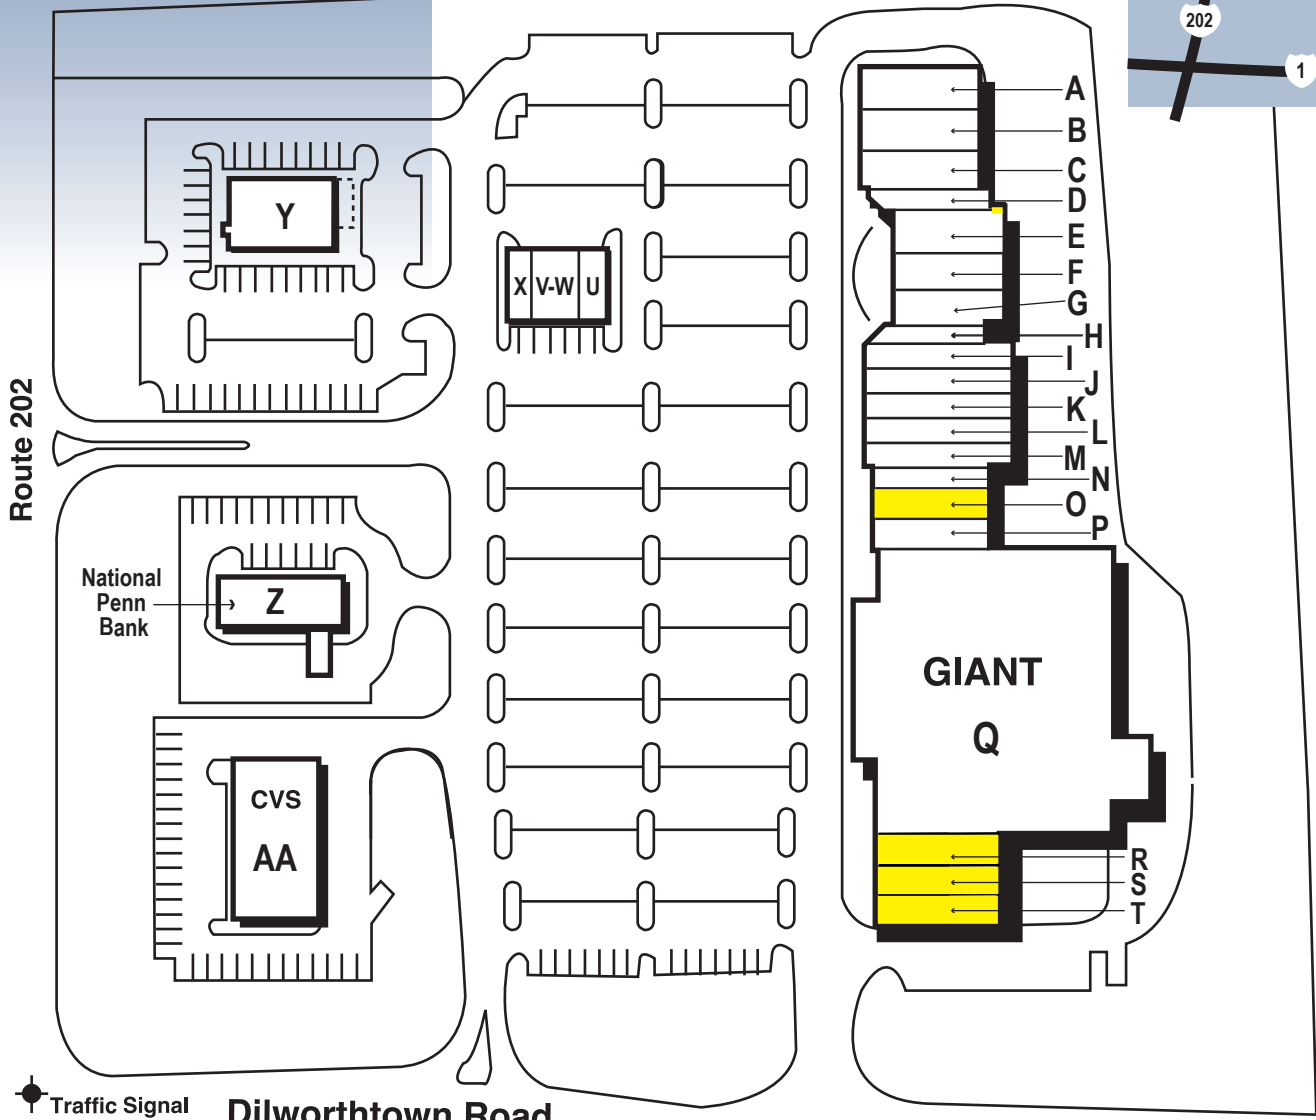

SHOPPES AT DILWORTHTOWN CROSSING

Route 202 & Dilworthtown Rd.,
■ Birmingham Twp., PA

Average Daily Traffic Count: Route 202 - 42,000

DEMOGRAPHICS

2009 Estimated Population		
1 Mile	3 Miles	5 Miles
2,158	22,744	87,061
2014 Population Projections		
1 Mile	3 Miles	5 Mile
2,266	24,705	93,821
2009 Est. Average Household Income		
1 Mile	3 Miles	5 Mile
\$154,172	\$138,338	\$106,650

SUITE	TENANT	SQ. FT	SUITE	TENANT	SQ. FT
A	Dairy Queen	1,875	N	Dilworthtown Cleaners	2,000
B	Wine & Spirits Shoppe	5,000	O	AVAILABLE	1,125
C	Currie Hair, Skin & Nails	2,500	P	Hallmark	3,875
D	Eyemaxx	1,550	Q	Giant Food	54,530
E	Kyoto	4,500	R-T	AVAILABLE	4,800
F	Red Sombrero Mexican Restaurant	2,000	U	AT&T	1,275
G	Nino's Pizza	3,500	V-W	Saladworks	2,550
H	Tan Works	1,550	X	Starbucks	1,275
I	Old Havana Cigar Company	1,400	Y	Bull Durham's Texas BBQ	6,575
J	AIM Mail Centers	1,400	Z	National Penn Bank	3,064
K	Curves	1,200	AA	CVS Pharmacy	10,125
L	Myron Sardo Jewelers	1,200			
M	GNC	1,200			
TOTAL					120,069